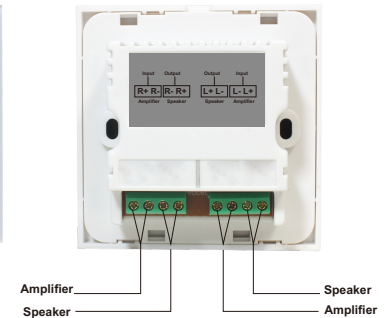

### Description:

This source input volume control with 5 step suitable for all our wall mount amplifier, default in white color also available in gold color. It provides easy control of the smart home audio.

Dual channels, support stereo audio adjustment  
Can control two pieces of speakers simultaneously

White color as default, gold color optional

### SPECIFICATIONS

	VC-50M
Standard	Europe and China
Signal input	4-8ohm
Volume control	5 steps
Color	white, gold
Dimension	86*86*42mm
Net weight	0.25kg
Accessories	screw*2
Power	30W

### Description:

This square type volume control with 5 steps, available in 100V line 10W version and low impedance 2x30W version. Suitable for all our wall mount amplifier. Default in white color also available in coffeecolor. It provides easy control of the smart home audio system.