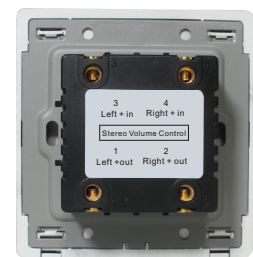

VG-230M

SPECIFICATIONS

	VG-10	VG-230M
Standard	Europe and China	Europe and China
Signal input	100V	4-8ohm
Volume control	5 steps	5 steps
Color	white, coffee	white, coffee
Dimension	86*86*42mm	86*86*42mm
Net weight	0.2kg	0.15kg
Accessories	screw*2	screw*2
Power	10W	2x30W