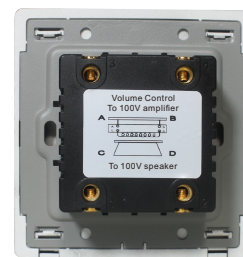

Volume control

Description:

This square type volume control with 5 steps, available in 100V line 10W version and low impedance 2x30W version. Suitable for all our wall mount amplifier. Default in white color also available in coffeecolor. It provides easy control of the smart home audio system.

White color as default, coffee color optional

VG-10