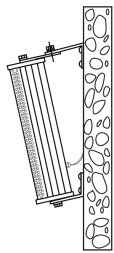

In- Door Column Speaker

Features:

- ▶ Indoor column speaker with slim body to produce good music effects
- ▶ Excellent frequency response
- ▶ 70-100V transformer input

Rear

LM-210

LM-220

LM-230

LM-240

MODEL	LM-210	LM-220	LM-230	LM-240
Power at 100V	5/10W	10/20W	15/30W	20/40W
Power at 70V	2.5/5W	5/10W	7.5/15W	10/20W
SPL(1W/1M)	90dB	90dB	92dB	92dB
Max SPL@ 1M	100dB	102dB	104dB	107dB
Freq. Response	160Hz-16KHz	160Hz-16KHz	130Hz-18KHz	130Hz-16KHz
Dispersion Angel	90x100 degree	90x110 degree	90x110 degree	80x110 degree
Product Size	260x105x75mm	405x105x75mm	548x105x75mm	690x105x75mm
Installation	Wall mounted	Wall mounted	Wall mounted	Wall mounted
Enclosure Material	Aluminum	Aluminum	Aluminum	Aluminum
Weight	1.3Kg	2Kg	2.7Kg	3.5Kg
Finish	White	White	White	White
Speakers	2.5"x2 full range	2.5" x4 full range	2.5" x6 full range	2.5" x8 full range